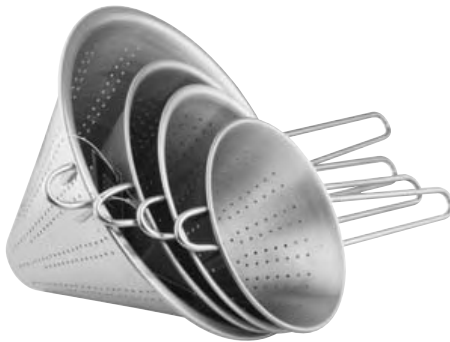

CONICAL COLANDER

ITEM CODE	SIZE
AECC-01	15 CM