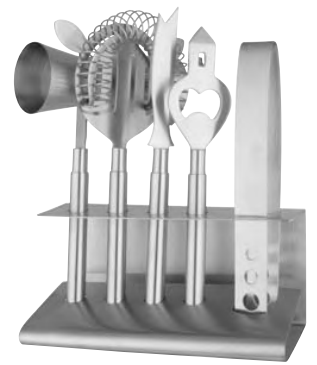

**BOTTLE OPENER  
CODE  
AEBOP-01**

**BAR TOOL KIT  
CODE  
AEBTK-01**

**A - STANDARD  
(4 TOOLS)**

**B - DELUXE  
(4 TOOLS)**

**C - RECTANGLE  
(5 TOOLS)**

**D - SQUARE  
(4 TOOLS)**

**E - REGULAR  
(4 TOOLS)**