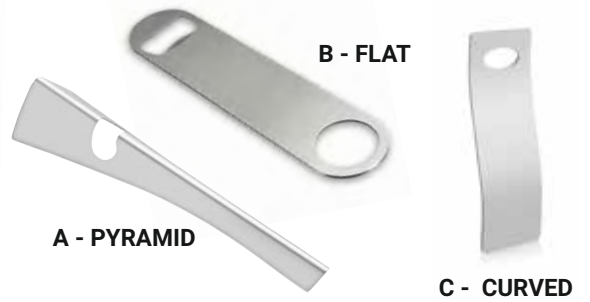

## ICE SHOVEL

CODE      SIZE  
AEIS-01    24 CM

**ICE BUCKET WITH HANDLE  
(BUBBLE HAMMERED)**  
CODE      SIZE  
AEIBWH-01    22 CM

**BEER HOLDER  
WITH FULL COLOR**  
CODE      SIZE  
AEBCH-01    25x17.5 MM