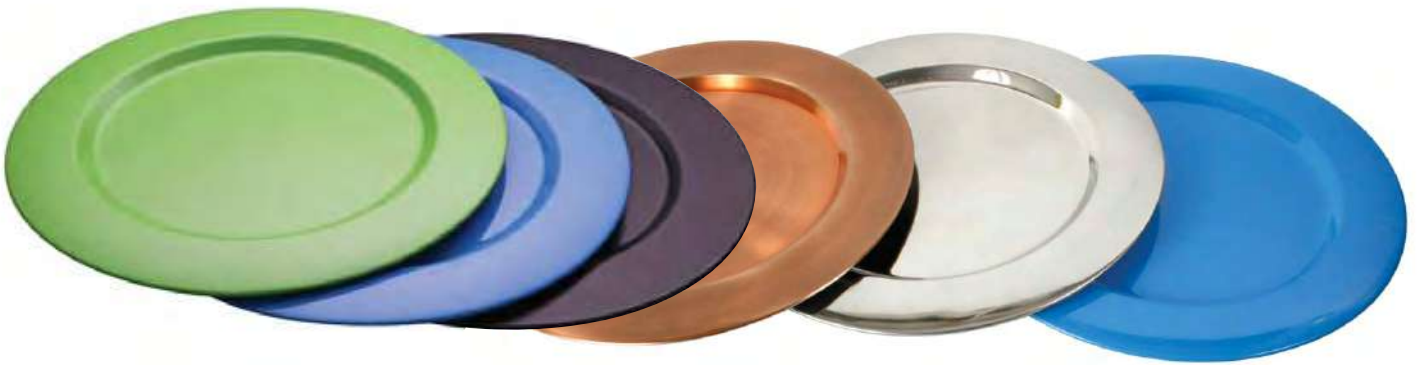

B - FULL COLOR