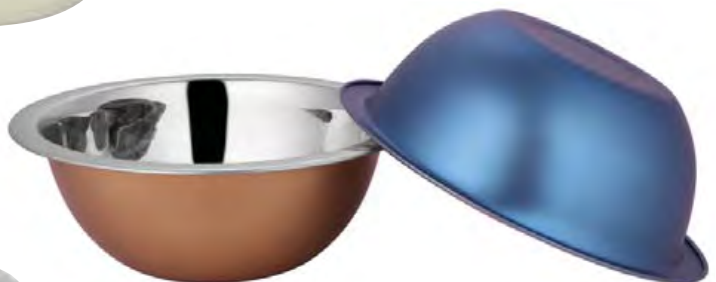

C - METALLIC COLOR