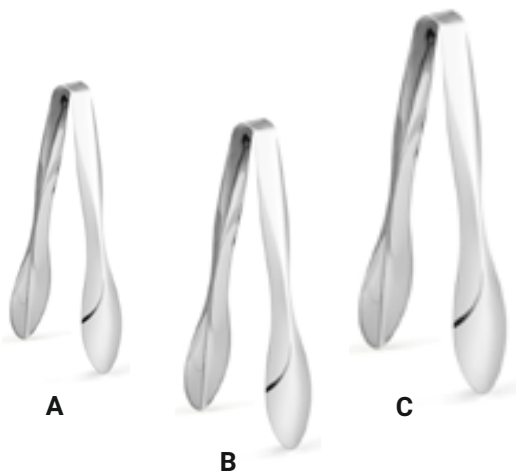

# TONGS & SALAD SERVERS

**OVAL SALAD TONG**  
AET-01 19.5 CM

**PASTRY TONG WAVE**  
AET-02

**CAKE TONG**  
AET-03 22 CM

**CAKE TONG (GOLD)**  
AET-04 22CM

**SALAD TONG**  
AET-05

**ALL PURPOSE TONG  
(COPPER)**  
AET-06 17 CM

**ALL PURPOSE TONG**  
AET-07 17 CM

**ICE TONG**  
AET-08 18.5 CM

**MINI SUGER TONG**  
AET-09 12 CM

**NOODLE TONG**  
AET-10

**SALAD TONG**  
AET-11

**PASTRY TONG**  
AET-12

**FLOWER TONG**  
AET-13

**FISH TONG**  
AET-14

**ICE TONG**  
AET-15

**UTILITY TONG**  
AET-16 (S) 23 CM  
AET-16 (M) 30 CM  
AET-16 (L) 40 CM

**MULTIPURPOSE TONG**  
AET-17 (S) 15 CM  
AET-17 (M) 24 CM  
AET-17 (L) 30 CM

**SKEWERS**  
AET-18 (S) 10 CM  
AET-18 (M) 12 CM